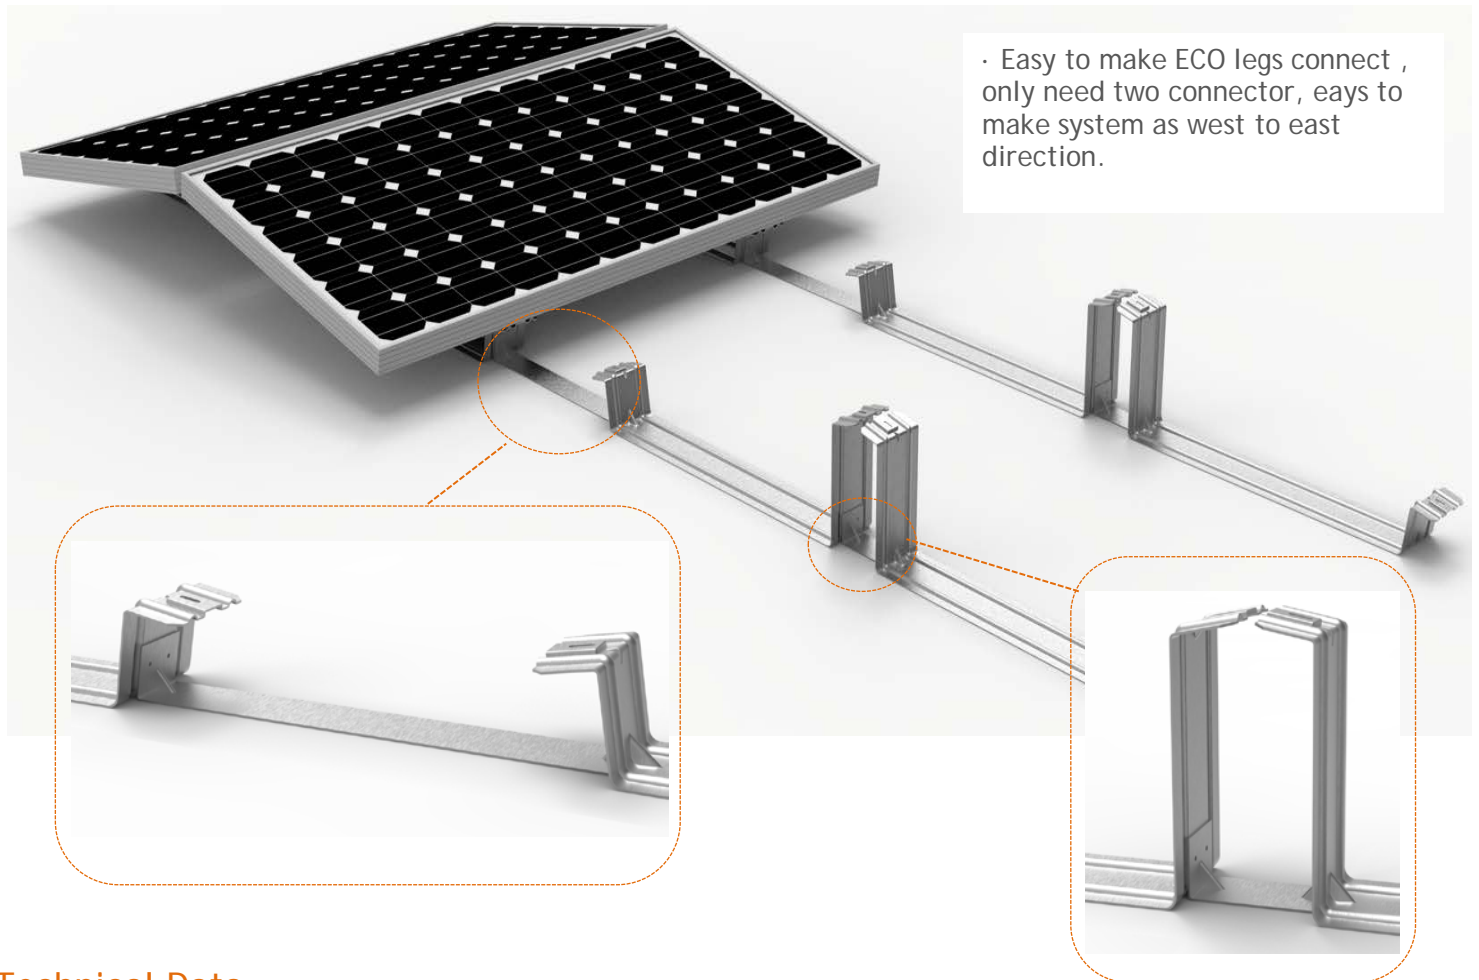

ECO W/E System

Components

ECO Leg

M6 Hex Bolt

Shot connector

Long connector

Advantage

- East to west installation
- Easy and quick to install
- Best idea for DIY installation
- Use the modules frame hole to fix modules, perfect to protect the modules

Unique Feature

Technical Data

Product name	ECO W/E Mount System
Application	Flat concrete roof
Inclination	10 / 20 /30 deg
Material	Aluminum
Finish	Nature
PV module	Framed
Module size	Small and Big modules
Module orientation	landscape
Module direction	West to East